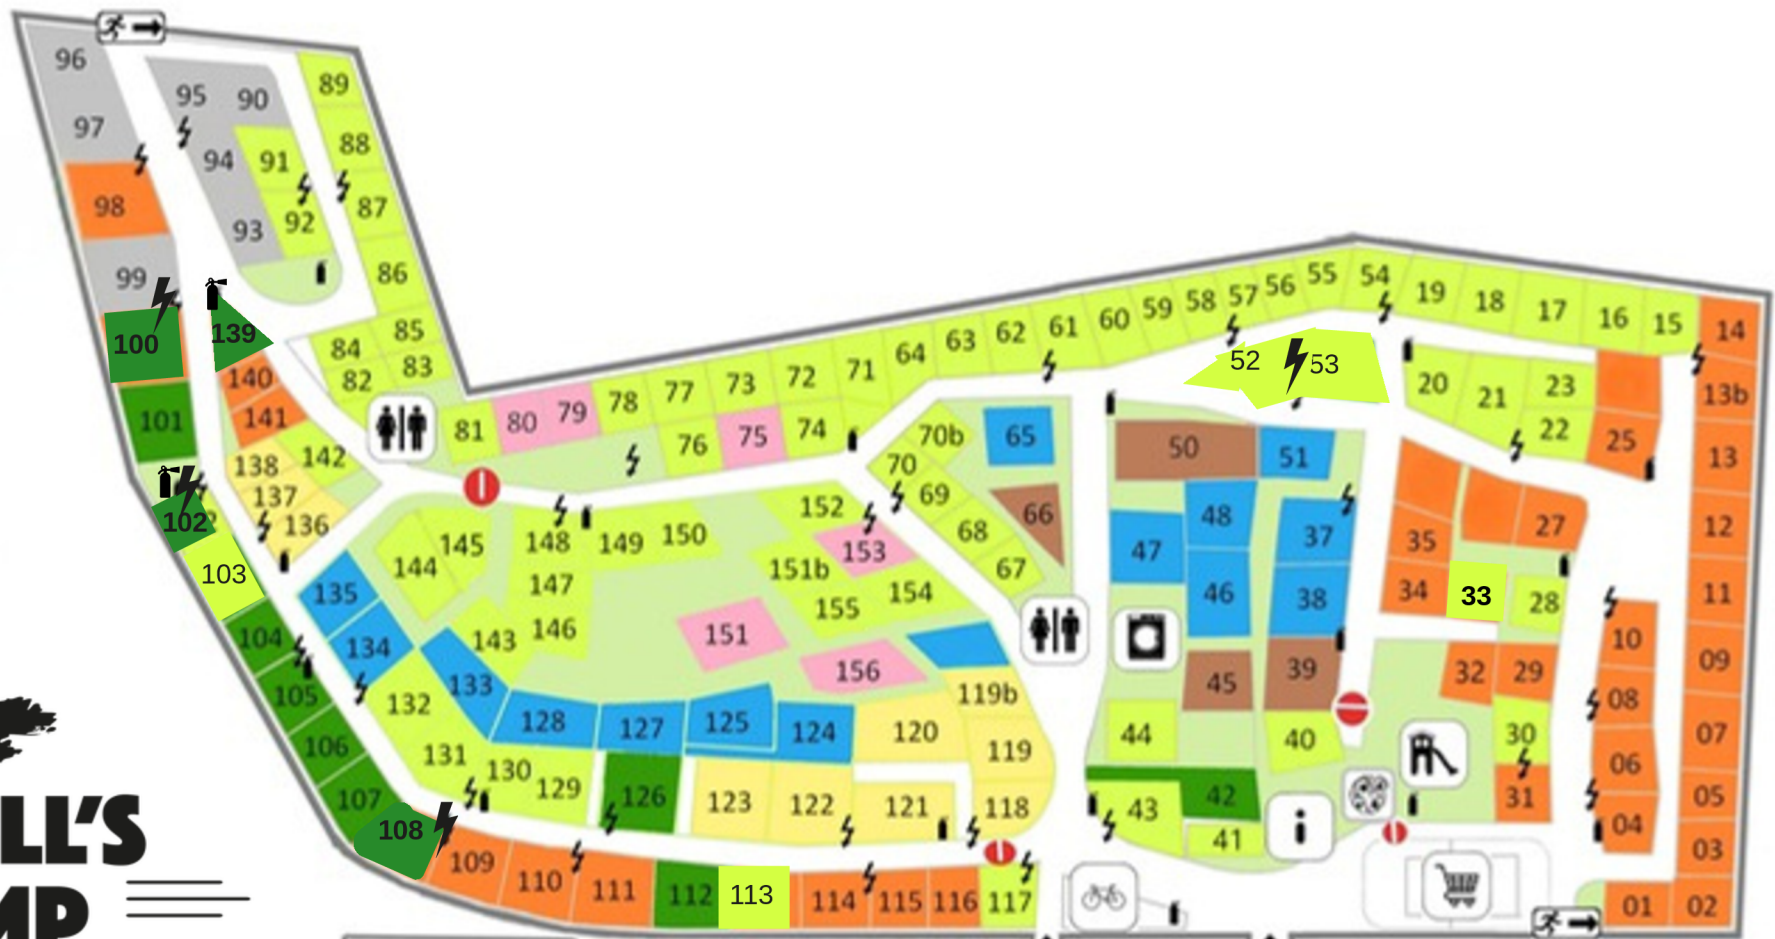

# NICOLL'S CAMP

CAMPING & EVENTS

- |  |   |   |
|--|---|---|
|  Accueil/Reception     |  Piscine/Pool              |  Parking                             |
|  Bar/Restaurant        |  Aires de jeux/Playgrounds |  Sorties secours/<br>Emergency exits |
|  Superette/Minimarket  |  Velo/Bicycle              |  Extincteurs/<br>Fire extinguishers  |
|  Laverie/Laundry       |  Barbecue                  |  Bornes electrique/<br>Power socket  |
|  Sanitaires/Sanitaires |  Tri selectif/Recycling    |  Sens interdit                       |
|  |   |  Snack                               |

-  Dune
-  Sweet
-  Cotton
-  Junior
-  Amazone
-  Mobil Home
-  Emplacement
-  Emplacement Premium